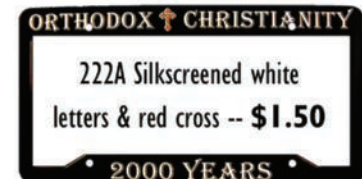

ILLUMINATED GOSPEL of SAINT MATTHEW

Oversized deluxe hardcover in red fabric with a satin page marker. Original hand rendered calligraphy by Sue Talley & iconographic illumination, in the Byzantine/Slavic style of the old masters, by Vladislav Andrejev. King James version depicting over 35 relevant scenes from the Gospel. 'An inspired monumental work!' Winner of the 1994 Benjamin Franklin Award for Excellence in Religion Category (PMA) 115pages. Hardcover (IG) ISBN 1-879038-08-0 **$39.00**